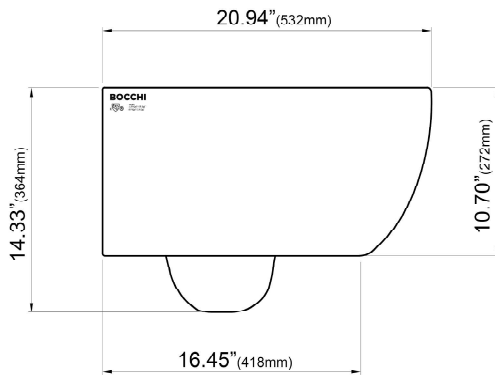

BOCCHI

MILANO

Wall-hung Toilet Bowl,
Elongated

Product Code

1632-XXX-0129

FEATURES

- Fine fireclay construction
- Wall-hung toilet bowl
- Compatible with A0337-XXX toilet seat or with standard elongated toilet seats (sold separately)
- In-wall tank and button control sold separately/compatible with standard in-wall tanks

NOMINAL DIMENSIONS

13.5" x 21" (height adjustable)
342 x 533 mm

COMPLIANCE CERTIFICATIONS

Meet or Exceeds:
ASME A112.19.2- 2018/CSA B45.1-18.

NOTES:

Refer to installation instructions supplied with in-wall tank carrier and wall-hung toilet.

IMPORTANT: Dimensions of fixtures are nominal and may vary within the range of tolerance established by ANSI standards. These measurements are subject to change or cancellation. No responsibility is assumed for use of superseded or voided pages.