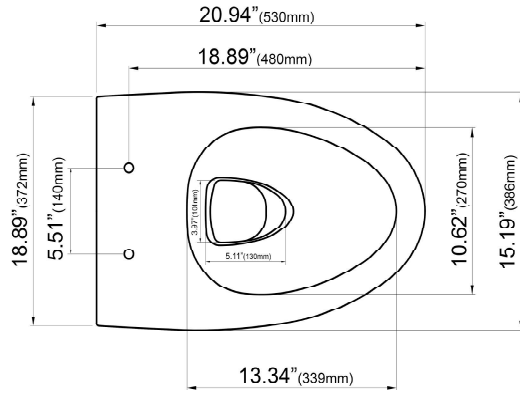

NOMINAL DIMENSIONS

13.5" x 21" (height adjustable)
342 x 533 mm

COMPLIANCE CERTIFICATIONS

Meet or Exceeds:
ASME A112.19.2- 2018/CSA B45.1-18.

NOTES:

Refer to installation instructions supplied with in-wall tank carrier and wall-hung toilet.

IMPORTANT: Dimensions of fixtures are nominal and may vary within the range of tolerance established by ANSI standards. These measurements are subject to change or cancellation. No responsibility is assumed for use of superseded or voided pages.