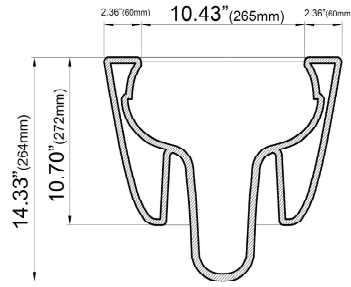

BOCCHI

MILANO

Wall-hung Toilet Bowl,
Elongated

Product Code

1632-XXX-0129

FEATURES

- Fine fireclay construction
- Wall-hung toilet bowl
- Compatible with A0337-XXX toilet seat or with standard elongated toilet seats (sold separately)
- In-wall tank and button control sold separately/compatible with standard in-wall tanks

NOMINAL DIMENSIONS

13.5" x 21" (height adjustable)
342 x 533 mm

COMPLIANCE CERTIFICATIONS

Meet or Exceeds:
ASME A112.19.2- 2018/CSA B45.1-18.

NOTES:

Refer to installation instructions supplied with in-wall tank carrier and wall-hung toilet.

IMPORTANT: Dimensions of fixtures are nominal and may vary within the range of tolerance established by ANSI standards. These measurements are subject to change or cancellation. No responsibility is assumed for use of superseded or voided pages.