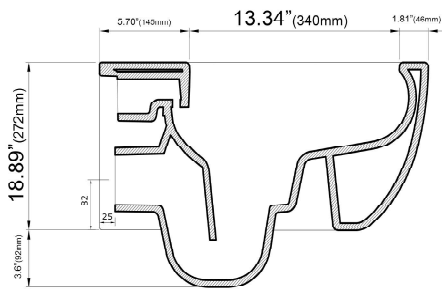

BOCCHI

MILANO

Wall-hung Toilet Bowl,
Elongated

Product Code

1632-XXX-0129

FEATURES

- Fine fireclay construction
- Wall-hung toilet bowl
- Compatible with A0337-XXX toilet seat or with standard elongated toilet seats (sold separately)
- In-wall tank and button control sold separately/compatible with standard in-wall tanks

NOMINAL DIMENSIONS

13.5" x 21" (height adjustable)
342 x 533 mm

COMPLIANCE CERTIFICATIONS

Meet or Exceeds:
ASME A112.19.2- 2018/CSA B45.1-18.

NOTES:

Refer to installation instructions supplied with in-wall tank carrier and wall-hung toilet.

IMPORTANT: Dimensions of fixtures are nominal and may vary within the range of tolerance established by ANSI standards. These measurements are subject to change or cancellation. No responsibility is assumed for use of superseded or voided pages.