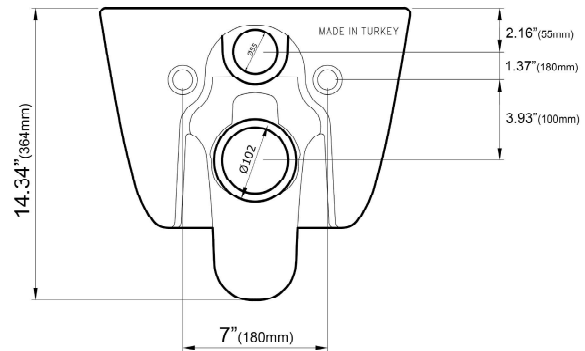

NOMINAL DIMENSIONS

13.5" x 21" (height adjustable)
342 x 533 mm

COMPLIANCE CERTIFICATIONS

Meet or Exceeds:
ASME A112.19.2- 2018/CSA B45.1-18.

NOTES:

Refer to installation instructions supplied with in-wall tank carrier and wall-hung toilet.

IMPORTANT: Dimensions of fixtures are nominal and may vary within the range of tolerance established by ANSI standards. These measurements are subject to change or cancellation. No responsibility is assumed for use of superseded or voided pages.