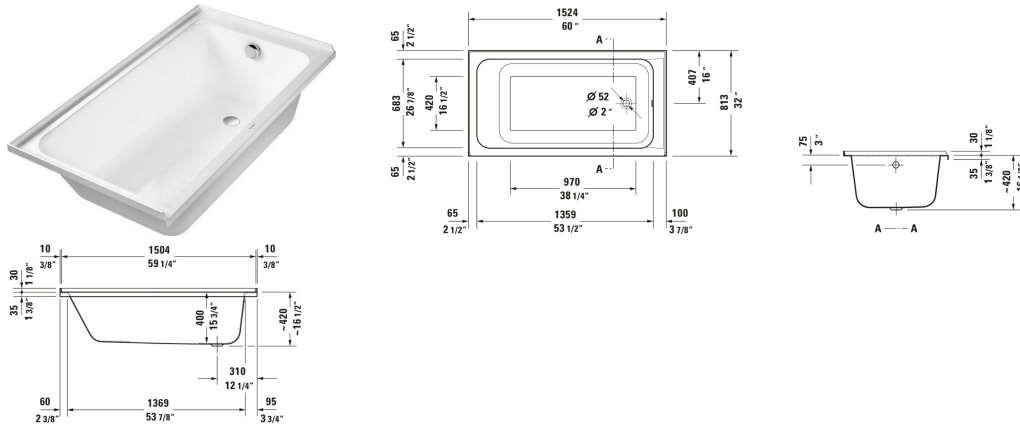

D-Code Bathtub # 70040500000090

|< 60 " >|

Bathtub	Dimension	Weight	Order number
Rectangular, Installation Type: drop-in, White, Material: Sanitary acrylic, Number of backrests: 1 Left, Includes support frame, Overflow: Yes, Drain orientation: Right, Overflow position: Foot end, Capacity gal: 37 gal, Internal Depth: 15 3/4 ", cUPC listed: Yes			
Colors			
00 White			
Variant			
	60 "x16 1/2 "	74.957 lb	70040500000090
Suitable products			
Waste and overflow Bowden cable length: 35 3/8 ", Diameter waste plug: 2 ", 23 5/8 x 3 1/8 "	23 5/8 x 3 1/8 "		790252
Support frame Height: 4 7/8 "-7 5/8 ", 28 x 3 "	28 x 3 "		790133
Waste and overflow Bowden cable length: 34 ", 25 5/8 x 3 1/2 "	25 5/8 x 3 1/2 "		792821
Waste and overflow Bowden cable length: 22 1/8 ", 28 3/4 x 3 1/2 "	28 3/4 x 3 1/2 "		792825
Waste and overflow Bowden cable length: 25 7/8 ", Diameter waste plug: 2 ", 15 3/4 x 3 1/8 "	15 3/4 x 3 1/8 "		791255

All drawings contain the necessary measurements which are subject to standard tolerances. They are stated in inch & mm and are non-binding. Exact measurements, in particular for customized installation scenarios, can only be taken from the finished ceramic piece.