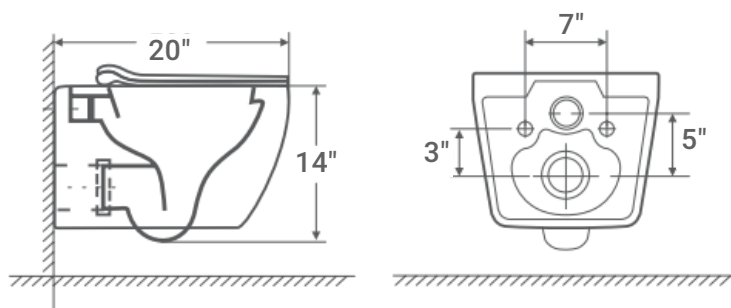

KW-99046

WALL HUNG TOILET

SPECIFICATIONS:

WASHDOWN SYSTEM
TRAPWAY DIAMETER: 2"
COLOR: WHITE
WEIGHT: 66.00 lbs

FEATURES:

FULLY GLAZED
RIMLESS
SEAT COVER INCLUDED
EASY TO CLEAN
EASY-FIT
QUICK RELEASE SEAT & COVER

MATCH WITH MOST OF CONCEALED CISTERNS

Dimensions

Length: 20 12/16"

Width: 14 15/16"

Height: 5 7/15"

Seat height (from top to bottom): 15.1"

cUPC Certified

Water Sense Compliant