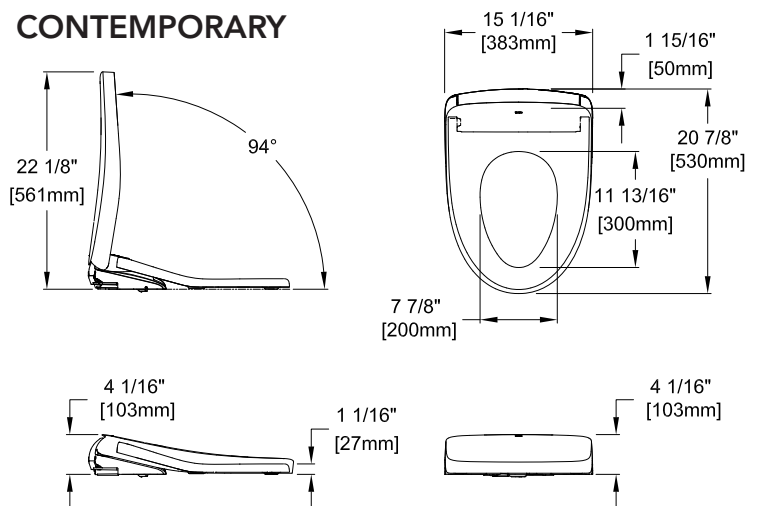

SW4736(AT40)/SW4734(AT40)

WASHLET® S7A ELONGATED

SPECIFICATIONS

| | |
|--------------------------------|--|
| Power Rating | AC 120 V, 60 Hz |
| Power Consumption | 1290 W |
| Max Power Consumption | 1446 W |
| Power Cord Length | 3.9 ft (1.2m) |
| Spray Volume | Rear Cleansing: 0.08 – 0.11 gal/min Rear Soft Cleansing: 0.08 – 0.11 gal/min Front Cleansing: 0.08 – 0.11 gal/min Wide Front Cleansing: 0.09 – 0.11 gal/min |
| Spray Features | Adjustable Surface Temp: 86°F - 104°F (30°C - 40°C) Safety Device: Temperature Fuse |
| Warm Air Dryer Features | Adjustable Air Temp: 95°F - 140°F (35°C - 60°C) Airflow Volume: 8.83 ft ³ /min Safety Device: Temperature Fuse |
| Heated Seat Features | Adjustable Surface Temp: 82°F - 97°F (28°C - 36°C) Safety Device: Temperature Fuse |
| Water Supply Pressure | Minimum: 7.25 PSI (Flowing) Maximum: 108.75 PSI (Static) |
| Ambient Temp. | 32°F - 104°F (0°C - 40°C) |
| Warranty | One Year Limited Warranty |
| Shipping Weight | SW4734(AT40) / SW4736(AT40): 15 lbs |
| Shipping Dimensions | SW4734(AT40) / SW4736(AT40): 23-3/8" L x 17-5/8" W x 6-1/4" H |

DIMENSIONS

CONTEMPORARY

GFCI outlet of 120V, 15amps.
Power cord is 4' long with 3 prongs.

CLASSIC

GFCI outlet of 120V, 15amps.
Power cord is 4' long with 3 prongs.

TOTO®

These dimensions and specifications are subject to change without notice