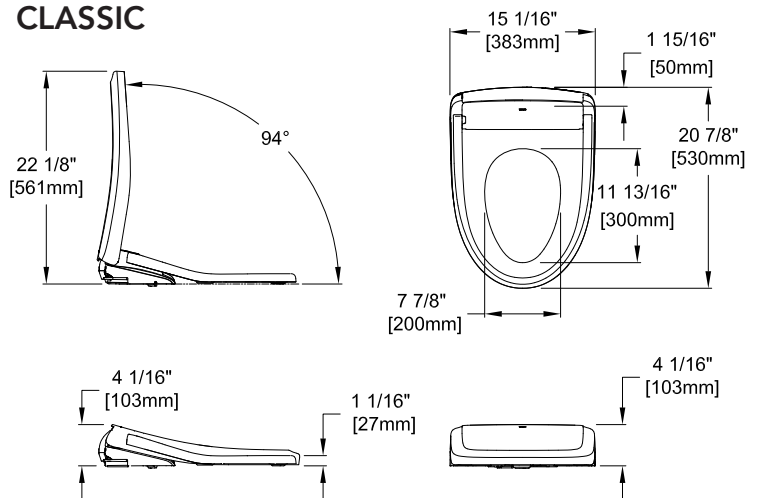

SW4736(AT40)/SW4734(AT40)

WASHLET® S7A ELONGATED

SPECIFICATIONS

| | |
|--------------------------------|--|
| Power Rating | AC 120 V, 60 Hz |
| Power Consumption | 1290 W |
| Max Power Consumption | 1446 W |
| Power Cord Length | 3.9 ft (1.2m) |
| Spray Volume | Rear Cleansing: 0.08 – 0.11 gal/min Rear Soft Cleansing: 0.08 – 0.11 gal/min Front Cleansing: 0.08 – 0.11 gal/min Wide Front Cleansing: 0.09 – 0.11 gal/min |
| Spray Features | Adjustable Surface Temp: 86°F - 104°F (30°C - 40°C) Safety Device: Temperature Fuse |
| Warm Air Dryer Features | Adjustable Air Temp: 95°F - 140°F (35°C - 60°C) Airflow Volume: 8.83 ft ³ /min Safety Device: Temperature Fuse |
| Heated Seat Features | Adjustable Surface Temp: 82°F - 97°F (28°C - 36°C) Safety Device: Temperature Fuse |
| Water Supply Pressure | Minimum: 7.25 PSI (Flowing) Maximum: 108.75 PSI (Static) |
| Ambient Temp. | 32°F - 104°F (0°C - 40°C) |
| Warranty | One Year Limited Warranty |
| Shipping Weight | SW4734(AT40) / SW4736(AT40): 15 lbs |
| Shipping Dimensions | SW4734(AT40) / SW4736(AT40): 23-3/8" L x 17-5/8" W x 6-1/4" H |

DIMENSIONS

CONTEMPORARY

GFCI outlet of 120V, 15amps.
Power cord is 4' long with 3 prongs.

CLASSIC

GFCI outlet of 120V, 15amps.
Power cord is 4' long with 3 prongs.

TOTO®

These dimensions and specifications are subject to change without notice