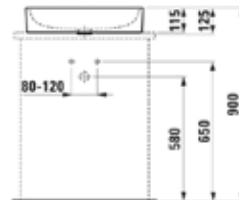

000 White In Stock

Price: 519.23 CAD