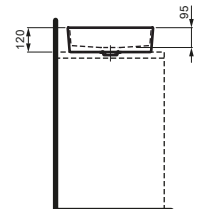

Article-No.

Option

H8123317161121

without taphole, without overflow

716 Matte Black in Stock

Price: 1502.89 CAD

Items included:

Template, Part nr. 898331 Fastening kit,
Part nr. 894961 Valve without overflow always open,
with ceramic valve cover plate, Part nr. 898188