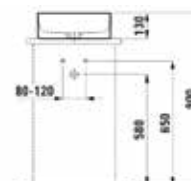

Items included:

Template, part nr. 896433

Fixing set, part nr. 894961

Valve always open, with ceramic valve cover plate, part nr. 898188