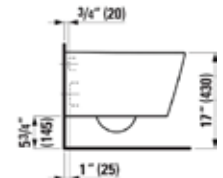

Items included:
Laufen EasyFit system M/16" (M12), part nr. 892827