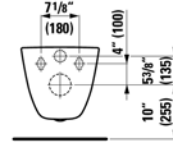

LAUFEN PRO

H820968
LAUFEN PRO
20 14/16 x 14 3/16 x 16 15/16"

Wall hanging Water Closet Bowl, rimless

Article-No.

Option

H8209680002501

Standard version, with certification mark "cUPC",

Compatible with: 894966 Slim Seat
for 000
000 White In Stock

Price: 822 CAD

Items included:

Laufen EasyFit system M8/16" (M12), part nr. 892827
Slim Seat Included

H812965
LAUFEN PRO
21 10/16 x 14 15/16 x 4 5/16"

Bowl washbasin, rectangular

Article-No.

Option

H8129650001121

without taphole, without overflow

000 White In Stock

Price: 519.23 CAD