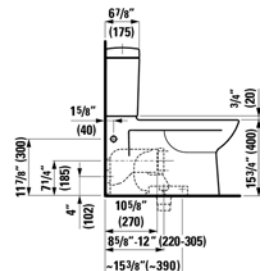

Items included:

Device for fixing, part nr. 891757

H824958
LAUFEN PRO
27 9/16 x 14 3/16 x 16 9/16"
Rough is adjustable from
8 3/4" to 13" Tank

Floorstanding 2PC water closet bowl only, wash down,
with flushing rim, outlet horizontal/vertical

Article-No.

Option

H8249580002511

with lateral holes for water inlet left and right, with certification mark "cUPC",
with ASME Label for Dual-Flush, for USA

Compatible with: 826953 Tank,
893958 Seat
000 White In Stock

Price: 1059.01 CAD