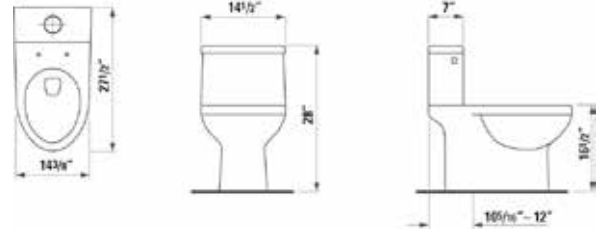

SPECIAL PRODUCTS

H823567
CRISTAL
27 8/16 x 14 8/16 x 28 "

One-piece Water Closet, Single-Flush, left hand lever, siphonic action, including seat and cover PP, removable, with lowering system

000 White in Stock

Article-No.	Option
H8235670002511	with lateral holes for water inlet left and right, with certification mark "cUPC",

Price: 1027.5 CAD

Items included:
Soft close seat & cover part nr. 890723
Replacement Seat, part nr. 891724
Inlet &Outlet Valve, part nr. 896563
LH Lever Chrome, part nr. 590657