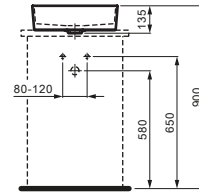

H812331
KARTELL
16 9/16 x 16 9/16 x 4 12/16"

Bowl washbasin, W/O overflow

Article-No.

Option

H8123310001121

without taphole, without overflow

000 White in Stock

Price: 1002.84 CAD