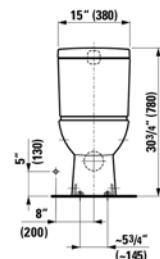

Items included:

Device for fixing, part nr. 891757
Adjustable connection elbow with integrated flange for vertical connection from 8 3/4" to 13" rough-in, part nr. 899108
Offset rear outlet connector with integrated flange for horizontal rough-in connection, part nr. 899109