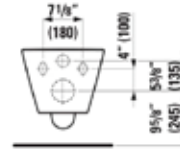

H820339
KARTELL
21 7/16 x 14 9/16 x 14"

Wall hanging Water Closet Bowl, rimless, washdown

Article-No.	Option
H8203390002501	With certification mark "cUPC"

Compatible with: 891333
000 White in Stock

Price: 1041.1 CAD

Items included:
Laufen EasyFit system M/16" (M12), part nr. 892827

H820339
KARTELL
21 7/16 x 14 9/16 x 14"

Wall hanging Water Closet Bowl, rimless, washdown

Article-No.	Option
H8203397162501	Wall-hung WC 'compact', washdown, rimless

Compatible with: 891333
716 Matte Black in Stock

Price: 1567.28 CAD

Items included:
Laufen EasyFit system M/16" (M12), part nr. 892827