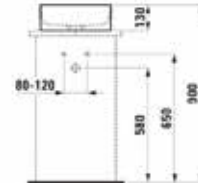

LIVING

H811433
LIVING
14 3/16 x 14 3/16 x 5 2/16 "

Bowl washbasin, Square

Article-No.

Option

H8114330001121
GLOSSY WHITE

without taphole, without overflow

Price: 968.59 CAD

Compatible with: 898188
000 White in Stock

Items included:

Template, part nr. 896431

Fixing Set, part nr. 894961

Valve always open, with ceramic valve cover plate, part nr. 898188

H811433
LIVING
14 3/16 x 14 3/16 x 5 2/16 "

Bowl washbasin, Square

Article-No.

Option

H8114330001121
MATT BLACK

without taphole, without overflow

Price: 1461.79 CAD

Compatible with: 898188
716 Matte Black in Stock

Items included:

Template, part nr. 896431

Fixing Set, part nr. 894961

Valve always open, with ceramic valve cover plate, part nr. 898188