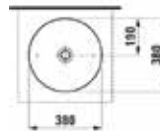

H811435
LIVING
14 15/16 x 14 15/16 x 5 2/16"

Bowl washbasin, round

Article-No.

Option

H8114357571121
MATT WHITE

without taphole, without overflow

Compatible with: 898188
757 Matte White in Stock

Price: 1252.18 CAD