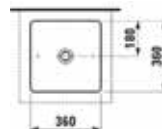

Bowl washbasin, Square

Article-No.

Option

H8114330001121
MATT BLACK

without taphole, without overflow

Price: 1461.79 CAD

Compatible with: 898188
716 Matte Black in Stock

Items included: