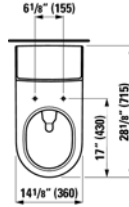

Items included:

Water Closet Tank fitting
Seat with cover, soft lowering system, part nr. 896958
Fastening set, part nr. 891757
Mounting instruction, part nr. 899897

H825960
LAUFEN PRO
25 9/16 x 14 3/16 x 17 5/16"

Two-piece WC, siphonic action, Dual-Flush

Article-No.

Option

H8259600002511

with lateral holes for water inlet left and right, with certification mark "cUPC",