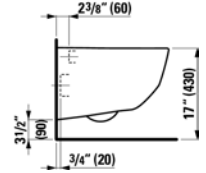

LAUFEN PRO

H820968
LAUFEN PRO
20 14/16 x 14 3/16 x 16 15/16"

Wall hanging Water Closet Bowl, rimless

Article-No.

Option

H8209680002501

Standard version, with certification mark "cUPC",

Compatible with: 894966 Slim Seat
for 000
000 White In Stock

Price: 822 CAD

Items included:

Laufen EasyFit system M8/16" (M12), part nr. 892827
Slim Seat Included

H812965
LAUFEN PRO
21 10/16 x 14 15/16 x 4 5/16"

Bowl washbasin, rectangular

Article-No.

Option

H8129650001121

without taphole, without overflow

000 White In Stock

Price: 519.23 CAD