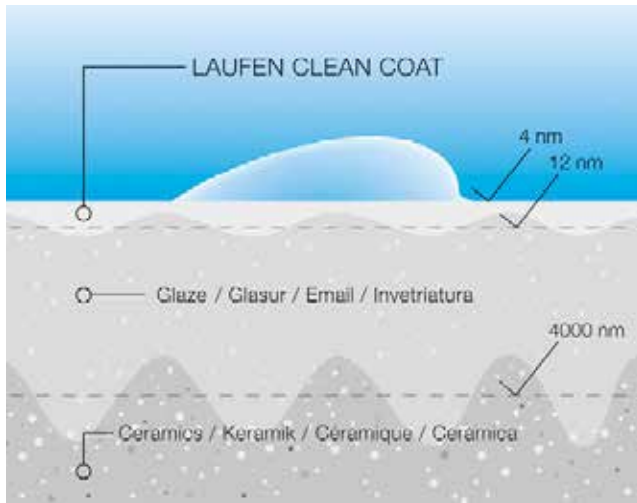

SPECIAL FEATURES

LAUFEN Clean Coat (LCC)

The LAUFEN Clean Coat (LCC) logo can be seen on the Alessi One bathroom collections. LCC is one of the most groundbreaking ceramic finishes on the market; it is virtually poreless and smooth to the touch. This sophisticated ceramic finish ensures that particles of dirt and bacteria can be simply rinsed off with water, thus, the ceramic stays clear of debris and is easier to clean. Due to the glaze-in-glaze method, where the LCC glaze is directly melted with the ceramic, the smooth finish of LCC remains hard and robust.

ADA Compliant

What does "ADA Compliant" mean?

The Americans with Disabilities Act (ADA) provides greater safety and comfort for individuals living with physical or challenging impairments. ADA regulations apply on both federal and state levels, however states have the ability to modify federal mandates or create their own codes.

Due to the myriad variables associated with the plumbing industry, manufacturers such as LAUFEN do not have a singular agency that would issue a product as ADA-approved in that proper installation to the codes is a mandatory component of compliance with ADA rules. LAUFEN has designed certain products that we feel can become part of an ADA compliant bathroom when installed according to regulation. We have designated the ADA compliance of these products in our Price Guide with the ADA icon. While we believe these products will be acceptable for ADA installations, we cannot guarantee that the product will be found acceptable in all locations.

cUPC/ASME Compliant

The Uniform Plumbing Code (cUPC) and American Society of Mechanical Engineers (ASME) are trade organizations that cooperatively meet to create mechanical design and test routines for plumbing products. These are trade organizations tasked with creating guidelines for safe and interchangeable products that provide value for consumers and competitiveness among manufacturers. All of LAUFEN Bathroom ceramic products (unless noted otherwise) meet the design requirements and laboratory testing demands of these organizations. Organizations that provide this testing routine include the International Association of Plumbing and Mechanical Officials (IAPMO Group), whom has issued several of LAUFEN's certifications.

Products marked (special order) may have special delivery requirements.
>Call our customer service for availability and / or lead time information.