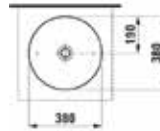

LIVING

H811435
LIVING
14 15/16 x 14 15/16 x 5 2/16"

Bowl washbasin, round

Article-No.

Option

H8114350001121
GLOSSY WHITE

without taphole, without overflow

Compatible with: 898188
000 White in Stock

Price: 930.23 CAD

Items included:

Template, part nr. 896433

Fixing set, part nr. 894961

Valve always open, with ceramic valve cover plate, part nr. 898188

H811435
LIVING
14 15/16 x 14 15/16 x 5 2/16"

Bowl washbasin, round

Article-No.

Option

H8114357571121
MATT WHITE

without taphole, without overflow

Compatible with: 898188
757 Matte White in Stock

Price: 1252.18 CAD

Items included:

Template, part nr. 896433

Fixing set, part nr. 894961

Valve always open, with ceramic valve cover plate, part nr. 898188

H811435
LIVING
14 15/16 x 14 15/16 x 5 2/16"

Bowl washbasin, round

Article-No.

Option

H8114357161121
MATT BLACK

without taphole, without overflow

Compatible with: 898188
716 Matte Black in Stock

Price: 1252.18 CAD

Items included:

Template, part nr. 896433

Fixing set, part nr. 894961

Valve always open, with ceramic valve cover plate, part nr. 898188