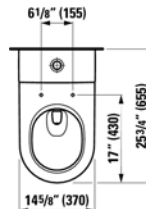

Items included:

Device for fixing, part nr. 891757

H824958
LAUFEN PRO
27 9/16 x 14 3/16 x 16 9/16"
Rough is adjustable from
8 3/4" to 13" Tank

Floorstanding 2PC water closet bowl only, wash down,
with flushing rim, outlet horizontal/vertical

Article-No.

Option

H8249580002511

with lateral holes for water inlet left and right, with certification mark "cUPC",
with ASME Label for Dual-Flush, for USA