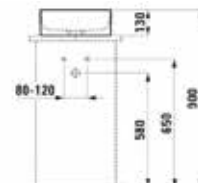

Bowl washbasin, Square

Article-No.

Option

H8114330001121
MATT BLACK

without taphole, without overflow

Price: 1461.79 CAD

Compatible with: 898188
716 Matte Black in Stock

Items included: