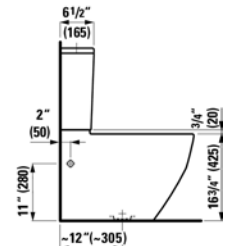

Items included:

Device for fixing, part nr. 891757

H824958
LAUFEN PRO
27 9/16 x 14 3/16 x 16 9/16"
Rough is adjustable from
8 3/4" to 13" Tank

Floorstanding 2PC water closet bowl only, wash down,
with flushing rim, outlet horizontal/vertical

Article-No.

Option

H8249580002511

with lateral holes for water inlet left and right, with certification mark "cUPC",
with ASME Label for Dual-Flush, for USA