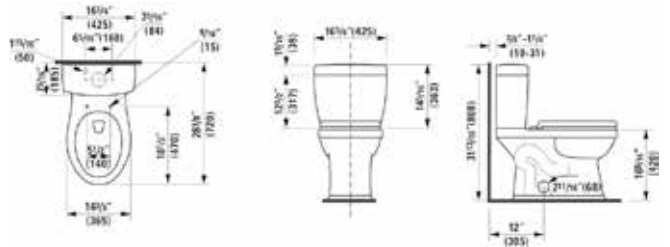

H825722
CARINA
28 12/16 x 14 6/16 x 17 5/16 "

Floorstanding 2PC water closet bowl, siphonic, including Seat with cover with lowering system

Compatible with: 828722 tank
000 white in stock

Article-No.	Option
H8257220002511	with lateral holes for water inlet left and right, with certification mark "cUPC",

Price: 776.79 CAD

Items included:
Blinds for sides, part nr. 890723
Wax ring, part nr. 890725

Inlet&outlet Valve with Chrome lever and fixation set, part nr. 890724
Bolt Cap Cover, part nr. 890723