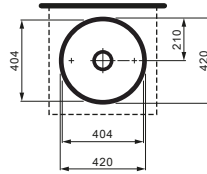

H812331
KARTELL
16 9/16 x 16 9/16 x 4 12/16"

Bowl washbasin, W/O overflow

Article-No.

Option

H8123310001121

without taphole, without overflow

000 White in Stock

Price: 1002.84 CAD