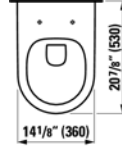

LAUFEN PRO

H820968
LAUFEN PRO
20 14/16 x 14 3/16 x 16 15/16"

Wall hanging Water Closet Bowl, rimless

Article-No.

Option

H8209680002501

Standard version, with certification mark "cUPC",

Compatible with: 894966 Slim Seat
for 000
000 White In Stock

Price: 822 CAD

Items included:

Laufen EasyFit system M8/16" (M12), part nr. 892827
Slim Seat Included

H812965
LAUFEN PRO
21 10/16 x 14 15/16 x 4 5/16"

Bowl washbasin, rectangular

Article-No.

Option

H8129650001121

without taphole, without overflow

000 White In Stock

Price: 519.23 CAD