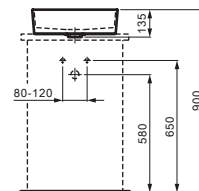

Article-No.

Option

H8123317161121

without taphole, without overflow

716 Matte Black in Stock

Price: 1502.89 CAD

Items included:

Template, Part nr. 898331 Fastening kit,
Part nr. 894961 Valve without overflow always open,
with ceramic valve cover plate, Part nr. 898188