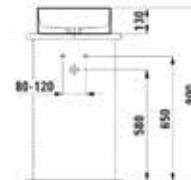

Items included:

Template, part nr. 896433

Fixing set, part nr. 894961

Valve always open, with ceramic valve cover plate, part nr. 898188

H811435
LIVING
14 15/16 x 14 15/16 x 5 2/16"

Bowl washbasin, round

Article-No.