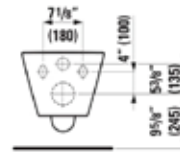

Items included:
Laufen EasyFit system M/16" (M12), part nr. 892827