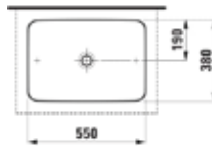

000 White In Stock

Price: 519.23 CAD