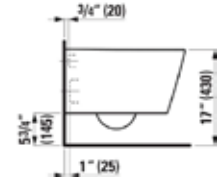

H820339
KARTELL
21 7/16 x 14 9/16 x 14"

Wall hanging Water Closet Bowl, rimless, washdown

Article-No.	Option
H8203390002501	With certification mark "cUPC"

Compatible with: 891333
000 White in Stock

Price: 1041.1 CAD

Items included:
Laufen EasyFit system M/16" (M12), part nr. 892827

H820339
KARTELL
21 7/16 x 14 9/16 x 14"

Wall hanging Water Closet Bowl, rimless, washdown

Article-No.	Option
H8203397162501	Wall-hung WC 'compact', washdown, rimless

Compatible with: 891333
716 Matte Black in Stock

Price: 1567.28 CAD

Items included:
Laufen EasyFit system M/16" (M12), part nr. 892827