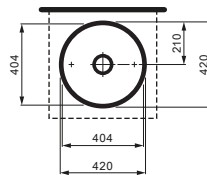

Article-No.

Option

H8123317161121

without taphole, without overflow

716 Matte Black in Stock

Price: 1502.89 CAD

Items included:

Template, Part nr. 898331 Fastening kit,
Part nr. 894961 Valve without overflow always open,
with ceramic valve cover plate, Part nr. 898188