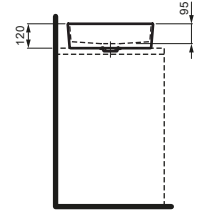

H812331
KARTELL
16 9/16 x 16 9/16 x 4 12/16"

Bowl washbasin, W/O overflow

Article-No.

Option

H8123310001121

without taphole, without overflow

000 White in Stock

Price: 1002.84 CAD