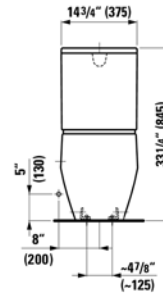

Items included:

Device for fixing, part nr. 891757

H824958
LAUFEN PRO
27 9/16 x 14 3/16 x 16 9/16"
Rough is adjustable from
8 3/4" to 13" Tank

Floorstanding 2PC water closet bowl only, wash down,
with flushing rim, outlet horizontal/vertical

Article-No.

Option

H8249580002511

with lateral holes for water inlet left and right, with certification mark "cUPC",
with ASME Label for Dual-Flush, for USA