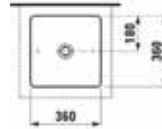

LIVING

H811433
LIVING
14 3/16 x 14 3/16 x 5 2/16 "

Bowl washbasin, Square

Article-No.

Option

H8114330001121
GLOSSY WHITE

without taphole, without overflow

Price: 968.59 CAD

Compatible with: 898188
000 White in Stock

Items included:

Template, part nr. 896431

Fixing Set, part nr. 894961

Valve always open, with ceramic valve cover plate, part nr. 898188

H811433
LIVING
14 3/16 x 14 3/16 x 5 2/16 "

Bowl washbasin, Square

Article-No.

Option

H8114330001121
MATT BLACK

without taphole, without overflow

Price: 1461.79 CAD

Compatible with: 898188
716 Matte Black in Stock

Items included:

Template, part nr. 896431

Fixing Set, part nr. 894961

Valve always open, with ceramic valve cover plate, part nr. 898188