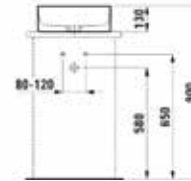

H8114350001121
GLOSSY WHITE

without taphole, without overflow

Compatible with: 898188
000 White in Stock

Price: 930.23 CAD

Items included:

Template, part nr. 896433

Fixing set, part nr. 894961

Valve always open, with ceramic valve cover plate, part nr. 898188