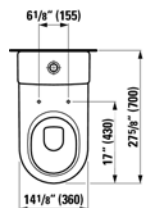

Items included:

Device for fixing, part nr. 891757
Adjustable connection elbow with integrated flange for vertical connection from 8 3/4" to 13" rough-in, part nr. 899108
Offset rear outlet connector with integrated flange for horizontal rough-in connection, part nr. 899109