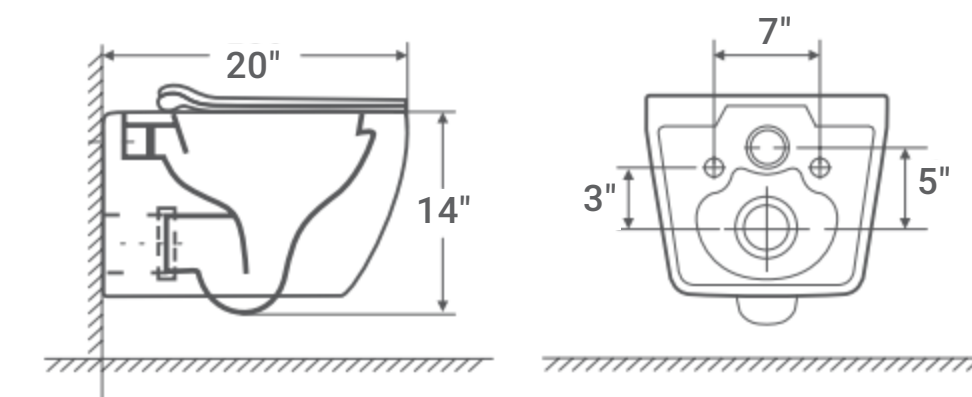

KW-99046

- One Piece Toilet
- Rimless
- Size: **14.5x20x14"**
- Soft Close Seat Cover