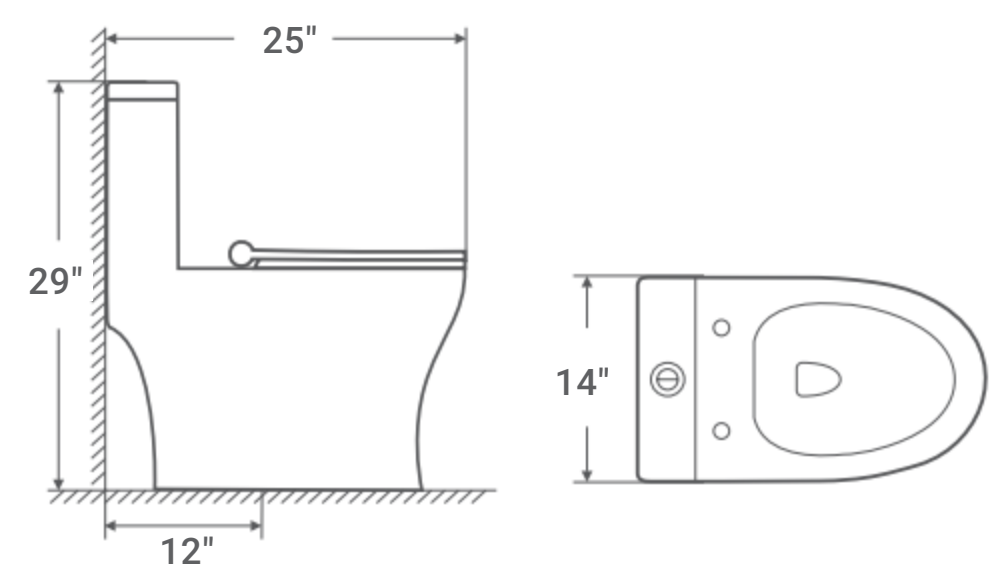

KW-88008

- One Piece Toilet
- Flushing system: Siphonic
- Size: **25x14x29"**
- S-trap: 12"