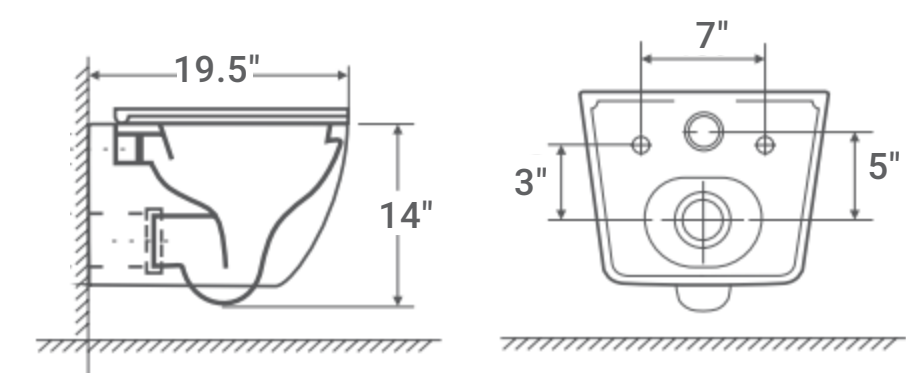

KW-9003W

- One Piece Toilet
- Rimless
- Size: **14x19.5x14"**
- Soft Close Seat Cover