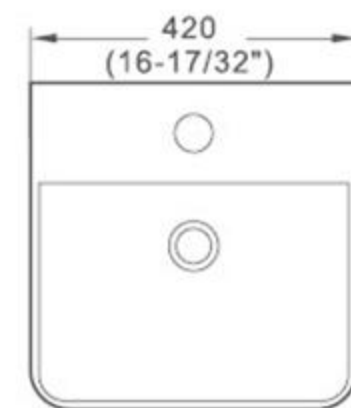

## KW-9003W

- One Piece Toilet
- Rimless
- Size: **14x19.5x14"**
- Soft Close Seat Cover

Color options

**KW-1412**

· Art Basin  
· Size: 19.7X15.7X5.5"

**KW-1107A**

· Art Basin  
· Size: 18X18X6"

# BASIN COLLECTION

Basin

**KW-1419**

- Art Basin
- Size: 23.5X13.4X4.3"

Basin

**KW-1514**

- Art Basin
- Size: 19.7X16.5X5"

**KW-1513**

- Art Basin
- Size: 18X18X6"

**KW-304**

- 18 inches Under Counter Basin
- Size: 18.5x11.8"