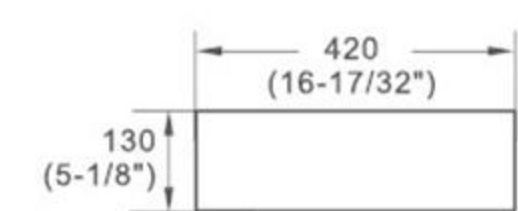

## KW-9003W

- One Piece Toilet
- Rimless
- Size: **14x19.5x14"**
- Soft Close Seat Cover

Color options

**KW-1412**

· Art Basin  
· Size: 19.7X15.7X5.5"

**KW-1107A**

· Art Basin  
· Size: 18X18X6"

# BASIN COLLECTION

Basin

**KW-1419**

- Art Basin
- Size: 23.5X13.4X4.3"

Basin

**KW-1514**

- Art Basin
- Size: 19.7X16.5X5"

**KW-1513**