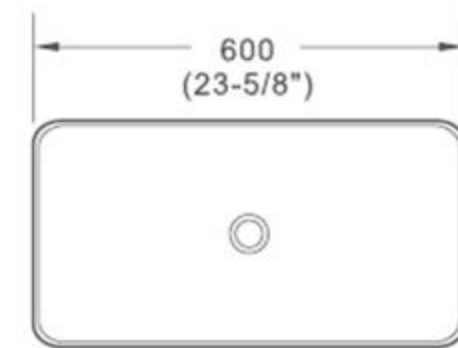

## KW-9003W

- One Piece Toilet
- Rimless
- Size: **14x19.5x14"**
- Soft Close Seat Cover

Color options

**KW-1412**

· Art Basin  
· Size: 19.7X15.7X5.5"

**KW-1107A**

· Art Basin  
· Size: 18X18X6"

# BASIN COLLECTION

Basin

**KW-1419**

- Art Basin
- Size: 23.5X13.4X4.3"

Basin

**KW-1514**

- Art Basin
- Size: 19.7X16.5X5"

**KW-1513**

- Art Basin
- Size: 18X18X6"

**KW-304**

- 18 inches Under Counter Basin
- Size: 18.5x11.8"