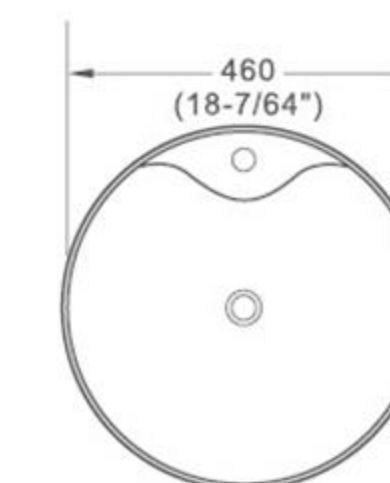

## KW-99046

- One Piece Toilet
- Rimless
- Size: **14.5x20x14"**
- Soft Close Seat Cover

## KW-9003W

- One Piece Toilet
- Rimless
- Size: **14x19.5x14"**
- Soft Close Seat Cover

Color options

**KW-1412**

· Art Basin  
· Size: 19.7X15.7X5.5"

**KW-1107A**

· Art Basin  
· Size: 18X18X6"

# BASIN COLLECTION

Basin

**KW-1419**

- Art Basin
- Size: 23.5X13.4X4.3"

Basin

**KW-1514**

- Art Basin
- Size: 19.7X16.5X5"

**KW-1513**

- Art Basin
- Size: 18X18X6"

**KW-304**

- 18 inches Under Counter Basin
- Size: 18.5x11.8"