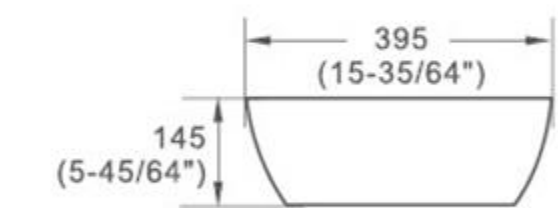

## KW-9003W

- One Piece Toilet
- Rimless
- Size: **14x19.5x14"**
- Soft Close Seat Cover

Color options

**KW-1412**

· Art Basin  
· Size: 19.7X15.7X5.5"

**KW-1107A**

· Art Basin  
· Size: 18X18X6"

# BASIN COLLECTION

Basin

**KW-1419**

- Art Basin
- Size: 23.5X13.4X4.3"

Basin

**KW-1514**

- Art Basin
- Size: 19.7X16.5X5"

**KW-1513**