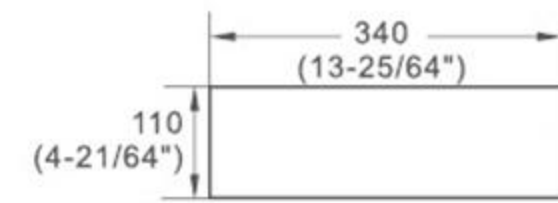

## KW-9003W

- One Piece Toilet
- Rimless
- Size: **14x19.5x14"**
- Soft Close Seat Cover

Color options

**KW-1412**

· Art Basin  
· Size: 19.7X15.7X5.5"

**KW-1107A**

· Art Basin  
· Size: 18X18X6"

# BASIN COLLECTION

Basin

**KW-1419**

- Art Basin
- Size: 23.5X13.4X4.3"

Basin

**KW-1514**

- Art Basin
- Size: 19.7X16.5X5"

**KW-1513**