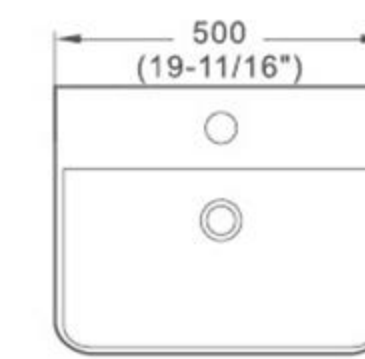

## KW-9003W

- One Piece Toilet
- Rimless
- Size: **14x19.5x14"**
- Soft Close Seat Cover

Color options

**KW-1412**

· Art Basin  
· Size: 19.7X15.7X5.5"

**KW-1107A**

· Art Basin  
· Size: 18X18X6"

# BASIN COLLECTION

Basin

**KW-1419**

- Art Basin
- Size: 23.5X13.4X4.3"

Basin

**KW-1514**

- Art Basin
- Size: 19.7X16.5X5"

**KW-1513**

- Art Basin
- Size: 18X18X6"

**KW-304**

- 18 inches Under Counter Basin
- Size: 18.5x11.8"