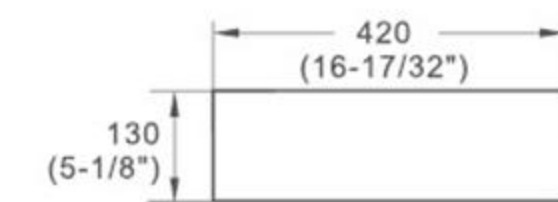

KW-1513

- Art Basin
- Size: 18X18X6"