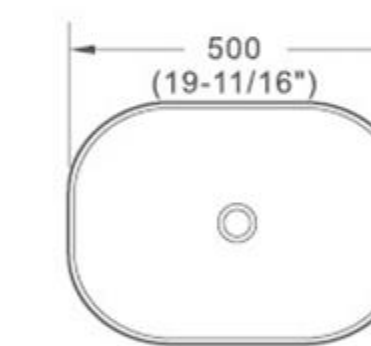

## KW-99046

- One Piece Toilet
- Rimless
- Size: **14.5x20x14"**
- Soft Close Seat Cover

## KW-9003W

- One Piece Toilet
- Rimless
- Size: **14x19.5x14"**
- Soft Close Seat Cover

Color options

**KW-1412**

· Art Basin  
· Size: 19.7X15.7X5.5"

**KW-1107A**

· Art Basin  
· Size: 18X18X6"

# BASIN COLLECTION

Basin

**KW-1419**

- Art Basin
- Size: 23.5X13.4X4.3"

Basin

**KW-1514**

- Art Basin
- Size: 19.7X16.5X5"

**KW-1513**