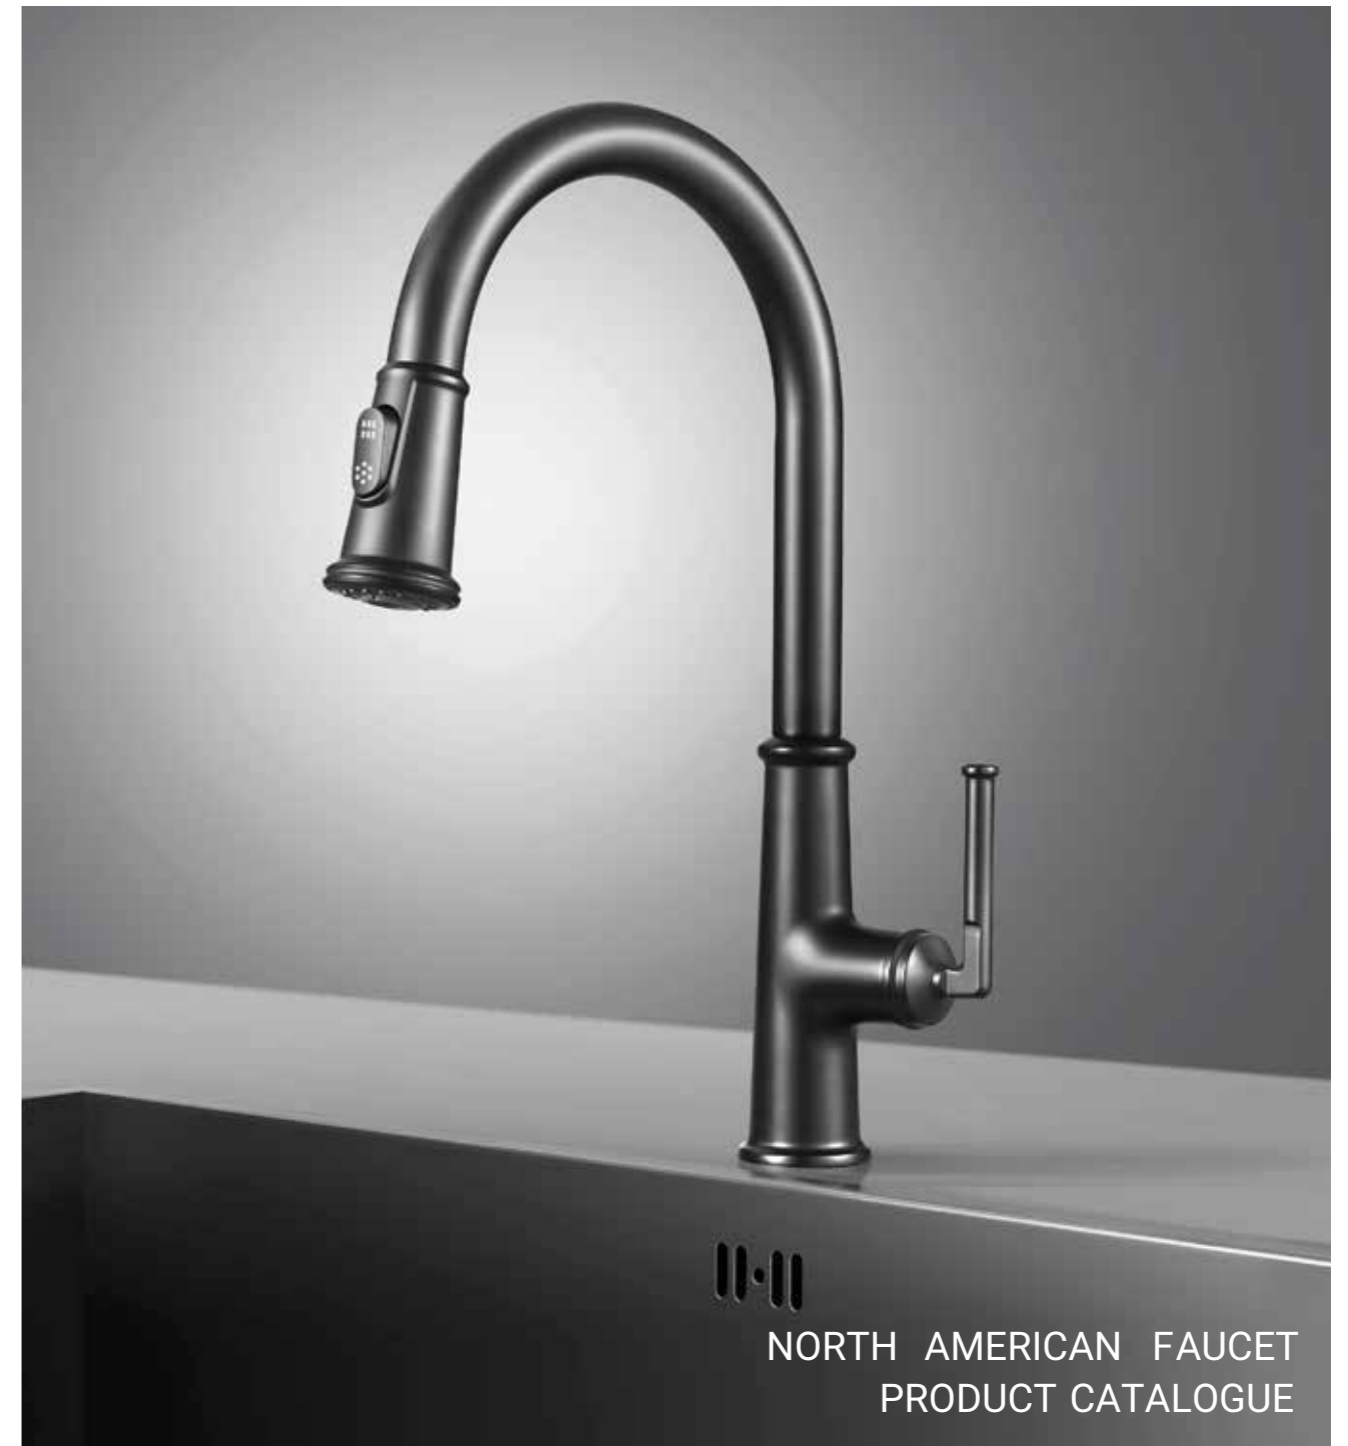

GOLZAR
HOME

NORTH AMERICAN FAUCET PRODUCT CATALOGUE 2023

+14167004346
info@golzarhome.ca

7250 Keele St, Vaughan, ON, Canada
Unit 23, Improve Mall Canada L4K 1Z8

NORTH AMERICAN FAUCET
PRODUCT CATALOGUE

VISENTIN