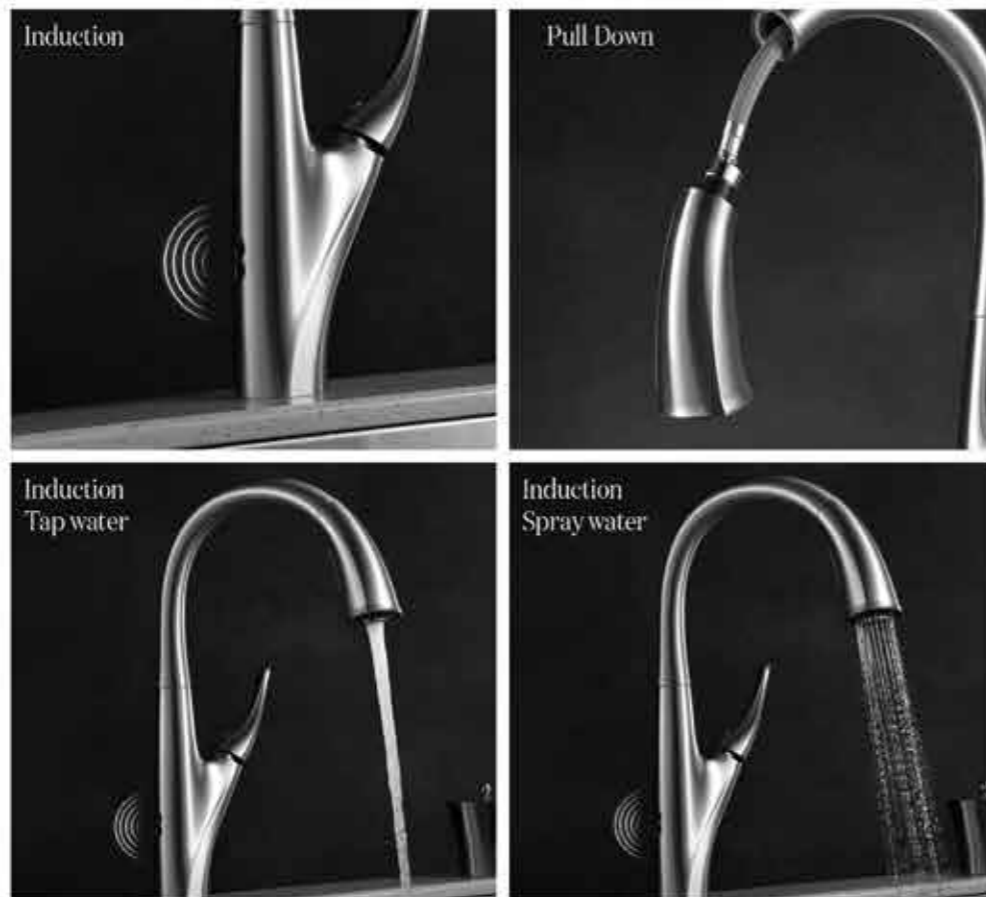

High quality products let you enjoy comfort; intimate design let it more convenient to use.

Pull-down Kitchen Faucet
Model NO.: VS569X49NY

Brushed Nickel

TOUCH FREE KITCHEN FAUCET

Kitchen Faucet Series

Precise sensing technology coupled with multiple water modes, make kitchen life easier.

Induction

Induction
Sweep water

Induction
Tap water

Induction
Spray water

Pull-down Touchless Kitchen Faucet
Model NO.: VS569X88NY

Pull-down Touchless Kitchen Faucet
Model NO.: VS569X88CR

● Brushed Nickel

● Polished Chrome

TOUCH FREE KITCHEN FAUCET

Kitchen Mixer Series

Two sensor modes : Ready Sensor and Wave Sensor,
make kitchen life more convenient.

Pull-down Touchless Kitchen Faucet
Model NO.: VS569X54NY

● Brushed Nickel