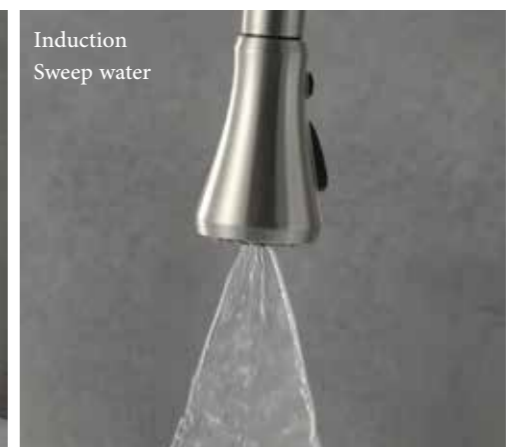

Induction
Spray water

Induction
Sweep water