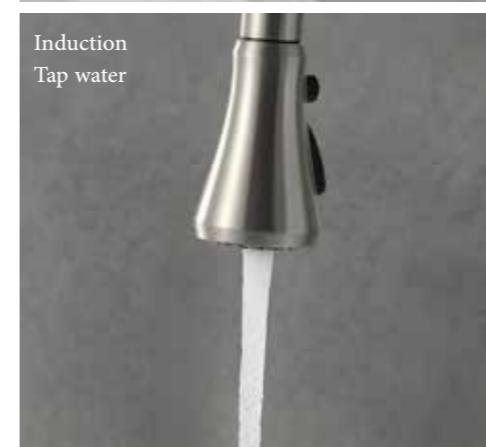

TOUCH FREE KITCHEN FAUCET

Kitchen Faucet Series

Precise sensing technology coupled with multiple water modes, make kitchen life easier.

● Brushed Nickel

● Polished Chrome